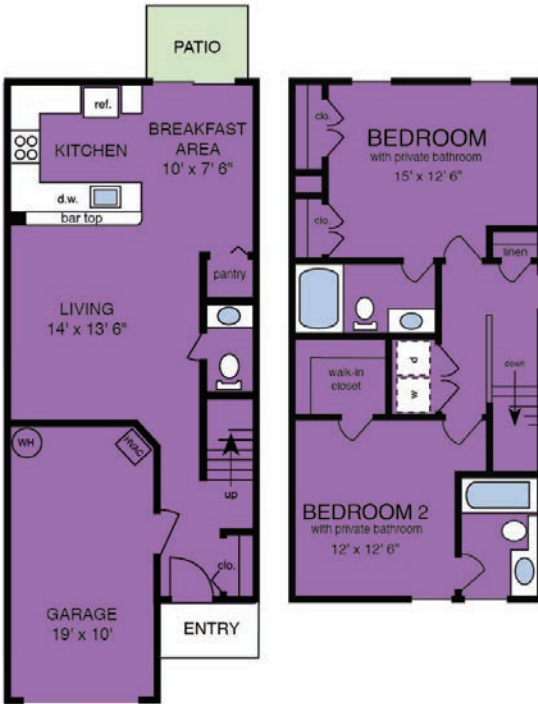

*available in select units

**Devon
Pointe**
apartments

1 Bedroom Garden Apartments

*Floor plans to satisfy
your lifestyle!*

Hummingbird
1 Bedroom
1 Bath - 790 sq ft

Chickadee
1 Bedroom
1 Bath - 870 sq ft

1601 Snow Goose Circle
Goose Creek, S.C. 29445
www.devonpointeapartments.com
Call or Text Us Today! 843-873-6656

2 Bedroom Garden Apartments

**Cardinal
2 Bedroom**
2 Bath - 1074 sq ft

**Goldfinch
2 Bedroom**
2 Bath - 1192 sq ft

3 Bedroom Garden Apartment

1601 Snow Goose Circle
Goose Creek, S.C. 29445
www.devonpointeapartments.com
Call or Text Us Today! 843-873-6656

2 Bedroom Townhome

Starling
2 Bedroom
2.5 Bath - 1154 sq ft

Mourning Dove
2 Bedroom
2.5 Bath - 1181 sq ft

2 Bedroom Townhome with Garage

Snowy Egret
2 Bedroom
 2 Bath - 1424 sq ft

3 Bedroom Townhome with Garage

Blue Heron
3 Bedroom
 2.5 Bath - 1668 sq ft

1601 Snow Goose Circle
Goose Creek, S.C. 29445
www.devonpointeapartments.com
Call or Text Us Today! 843-873-6656