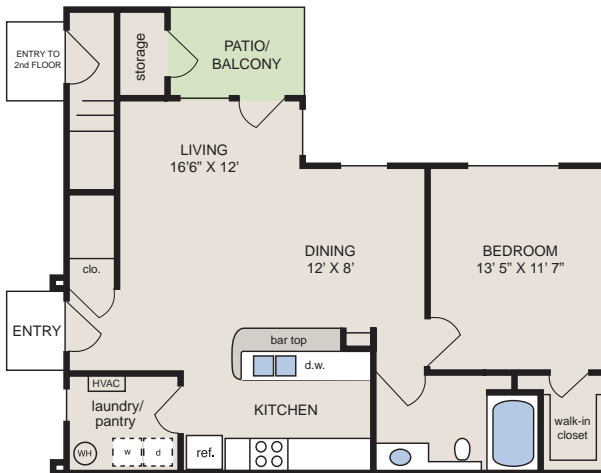

*available in select units

**Devon
Pointe**
apartments

1 Bedroom Garden Apartments

*Floor plans to satisfy
your lifestyle!*

Hummingbird
1 Bedroom
1 Bath - 790 sq ft

Chickadee
1 Bedroom
1 Bath - 870 sq ft

1601 Snow Goose Circle
Goose Creek, S.C. 29445
www.devonpointeapartments.com
Call or Text Us Today! 843-873-6656

2 Bedroom Garden Apartments

**Cardinal
2 Bedroom**
2 Bath - 1074 sq ft

**Goldfinch
2 Bedroom**
2 Bath - 1192 sq ft

3 Bedroom Garden Apartment

1601 Snow Goose Circle
Goose Creek, S.C. 29445
www.devonpointeapartments.com
Call or Text Us Today! 843-873-6656