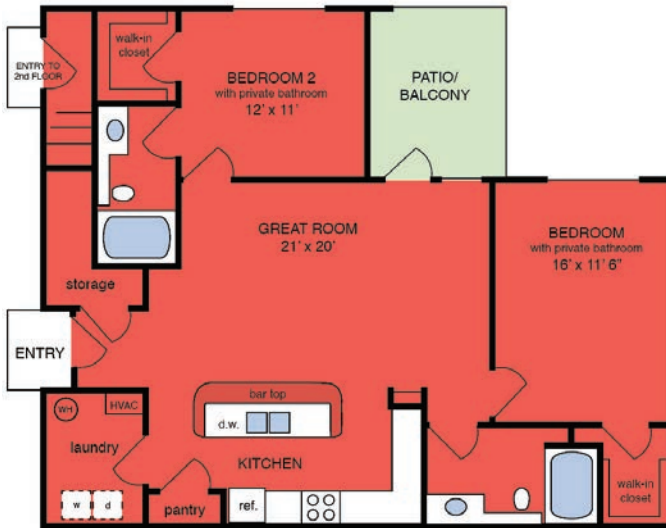

*available in select units

**Devon
Pointe**
apartments

1 Bedroom Garden Apartments

*Floor plans to satisfy
your lifestyle!*

Hummingbird
1 Bedroom
1 Bath - 790 sq ft

Chickadee
1 Bedroom
1 Bath - 870 sq ft

1601 Snow Goose Circle
Goose Creek, S.C. 29445
www.devonpointeapartments.com
Call or Text Us Today! 843-873-6656

2 Bedroom Garden Apartments

**Cardinal
2 Bedroom**
2 Bath - 1074 sq ft

**Goldfinch
2 Bedroom**
2 Bath - 1192 sq ft

3 Bedroom Garden Apartment

1601 Snow Goose Circle
Goose Creek, S.C. 29445
www.devonpointeapartments.com
Call or Text Us Today! 843-873-6656