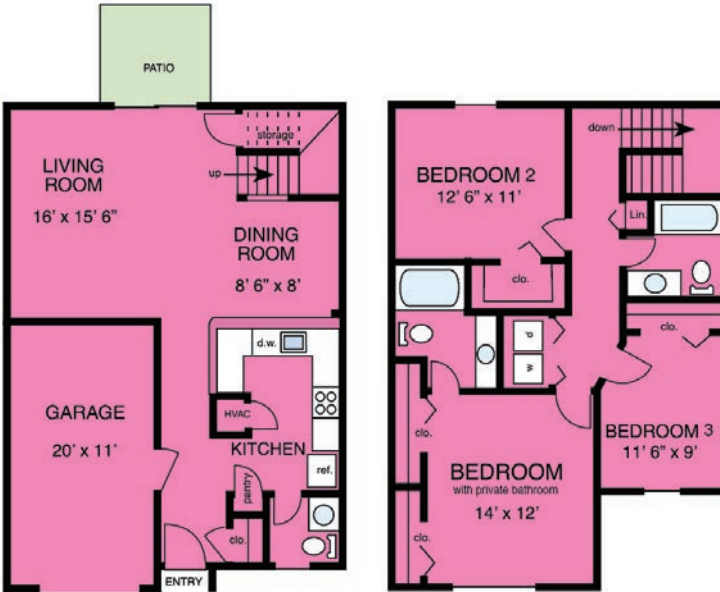

*available in select units

**Devon
Pointe**
apartments

1 Bedroom Garden Apartments

*Floor plans to satisfy
your lifestyle!*

Hummingbird
1 Bedroom
1 Bath - 790 sq ft

Chickadee
1 Bedroom
1 Bath - 870 sq ft

1601 Snow Goose Circle
Goose Creek, S.C. 29445
www.devonpointeapartments.com
Call or Text Us Today! 843-873-6656

2 Bedroom Garden Apartments

**Cardinal
2 Bedroom**
2 Bath - 1074 sq ft

**Goldfinch
2 Bedroom**
2 Bath - 1192 sq ft

3 Bedroom Garden Apartment

1601 Snow Goose Circle
Goose Creek, S.C. 29445
www.devonpointeapartments.com
Call or Text Us Today! 843-873-6656

2 Bedroom Townhome

Starling
2 Bedroom
2.5 Bath - 1154 sq ft

Mourning Dove
2 Bedroom
2.5 Bath - 1181 sq ft

2 Bedroom Townhome with Garage

Snowy Egret
2 Bedroom
 2 Bath - 1424 sq ft

3 Bedroom Townhome with Garage

Blue Heron
3 Bedroom
 2.5 Bath - 1668 sq ft

1601 Snow Goose Circle
Goose Creek, S.C. 29445
www.devonpointeapartments.com
Call or Text Us Today! 843-873-6656